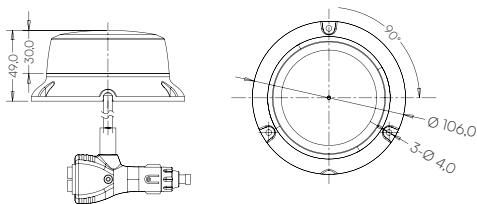

according to R65) making these beacons a cost effective choice for many applications. Available with flexible, flat surface or magnetic base.

BBE FLX

BBE B

BBE M

PART NOS.

- BBE FLX V10-30 DC ● 92490
- BBE B V10-30 DC ● 92491
- BBE M V10-30 DC ● 92492