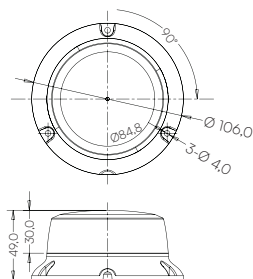

BUDGET BEACON ESSENTIALS

Ultra compact LED beacons

**Where Affordability
Meets Visibility!**

SIRENA

Where Affordability Meets Visibility!

Ultra compact LED mini beacons (18 LED) with wide operating voltage range (10-30VDC). High quality, water-proof IP67, BBE series provides different flash patterns (also single flash

according to R65) making these beacons a cost effective choice for many applications. Available with flexible, flat surface or magnetic base.

BBE FLX

BBE B

BBE M

PART NOS.

- BBE FLX V10-30 DC ● 92490
- BBE B V10-30 DC ● 92491
- BBE M V10-30 DC ● 92492