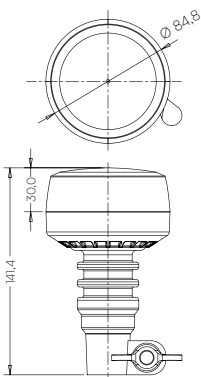

BUDGET BEACON ESSENTIALS

Ultra compact LED beacons

**Where Affordability
Meets Visibility!**

SIRENA

Where Affordability Meets Visibility!

Ultra compact LED mini beacons (18 LED) with wide operating voltage range (10-30VDC). High quality, water-proof IP67, BBE series provides different flash patterns (also single flash

according to R65) making these beacons a cost effective choice for many applications. Available with flexible, flat surface or magnetic base.

BBE FLX

BBE B

BBE M

PART NOS.

- BBE FLX V10-30 DC ● 92490
- BBE B V10-30 DC ● 92491
- BBE M V10-30 DC ● 92492