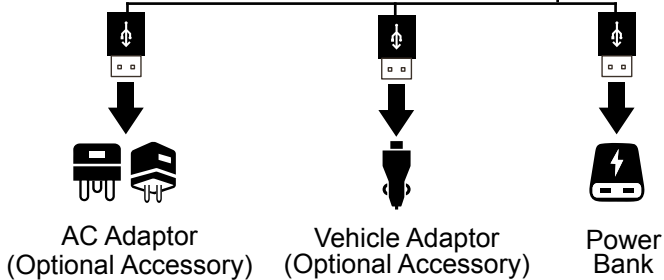

Supplied with:
USB-C Charging cable

Operation:
Power / Light Mode Switch

1. 1: On - Low power
2. 2: On - Medium power
3. 3: On - High power
4. 4: On - Red emergency light
5. 5: Power off

Flashing:

When in any light mode, double press the power button to enter flashing mode for that brightness and colour (includes red flashing mode).

Dimmable:

In High/Low/medium light mode, press and hold the power button for 3 seconds to turn on dimmer mode.

Charging:

USB C cable connection.
4 stage charging indicator lights (blue)
Stepped blue flashing light = Charging
Blue constant light = Charged

Power bank to charge mobile devices

Charging Port

Features:

NightSearcher Limited
Unit 4 Applied House, Fitzherbert Spur,
Farlington, Portsmouth, Hampshire,
PO6 1TT, UK
T: +44 (0)23 9238 9774
E: sales@nightsearcher.co.uk

To view and download the full manual in multiple languages please go to <https://nightsearcher.co.uk/en/user-manuals.html> Or scan this QR code.

If at any time, you need to dispose of this product or parts of this product: please note that waste electrical products, bulbs and batteries should not be disposed of with ordinary household waste. Recycle where facilities exist. Check with your local authority for recycling advice. Alternatively, NightSearcher is happy to take receipt of this product at end-of-life and will recycle it on your behalf.

All NightSearcher products have a 3-year standard warranty on all manufacturing defects and 1-year warranty on all rechargeable batteries from the date of purchase. Please visit www.nightsearcher.co.uk for extended warranty information, proof of purchase is required.

Product weight	680g
Product size	180x59x155mm
NS Part No.	NSNOVASTAR